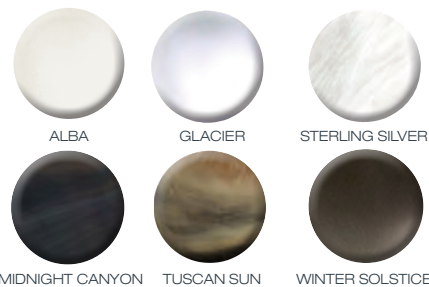

INTERIOR ACRYLIC COLOR CHOICES

EXTERIOR COLOR CHOICES