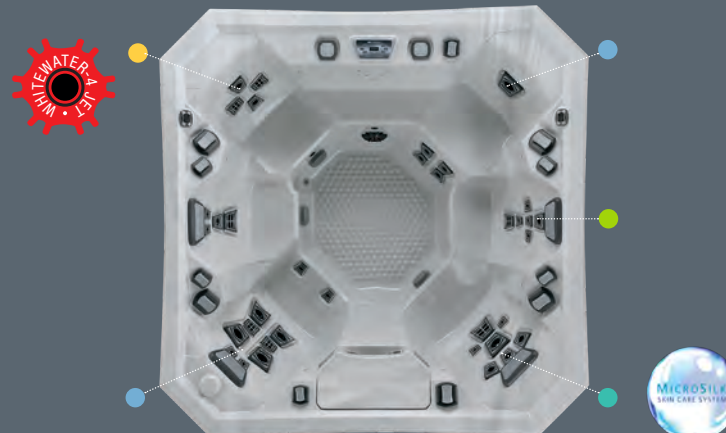

### V65L: 3 PERSON HOT TUB

Specialized Seats: ● Deep-Tissue ● Relaxation ● Swedish

The V65L is your personal vacation at home. Its compact size fits tight spaces, and can be located anywhere thanks to 120 Volt plug-and-play convenience. 22 Jetpods soothe weary muscles, a comfortable Commander's Lounge lets you really chill out, plus a cooldown seat is the perfect perch. Just add friends for serious fun!

### V77L: 5 PERSON HOT TUB

Specialized Seats: ● Deep-Tissue ● Relaxation ● Shiatsu ● Swedish

The V77L is your family conversation pit to accommodate five people with room to move around. Stretch your legs in the Commander's Lounge, or take a breather on the cooldown seat. 27 Jetpods deliver a professional massage, and three V<sup>3</sup> Controls put the action at your fingertips!

### V84: 6 PERSON HOT TUB

Specialized Seats: ● Deep-Tissue (2) ● Relaxation ● Shiatsu ● Swedish

The V84 allows you to voyage with your family year-round. Six seating positions are fit for a clan, plus a high perch to feel the power of the Whitewater-4 jet. Add 36 Jetpods to deliver a customized massage, and five V<sup>3</sup> Controls to target your trouble spots and you'll be off on a world of hydromassage adventure!