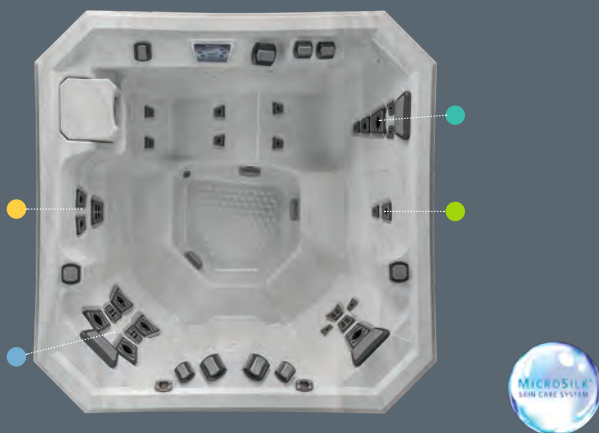

### V65L: 3 PERSON HOT TUB

Specialized Seats: ● Deep-Tissue ● Relaxation ● Swedish

The V65L is your personal vacation at home. Its compact size fits tight spaces, and can be located anywhere thanks to 120 Volt plug-and-play convenience. 22 Jetpods soothe weary muscles, a comfortable Commander's Lounge lets you really chill out, plus a cooldown seat is the perfect perch. Just add friends for serious fun!

### V77L: 5 PERSON HOT TUB

Specialized Seats: ● Deep-Tissue ● Relaxation ● Shiatsu ● Swedish

The V77L is your family conversation pit to accommodate five people with room to move around. Stretch your legs in the Commander's Lounge, or take a breather on the cooldown seat. 27 Jetpods deliver a professional massage, and three V<sup>3</sup> Controls put the action at your fingertips!