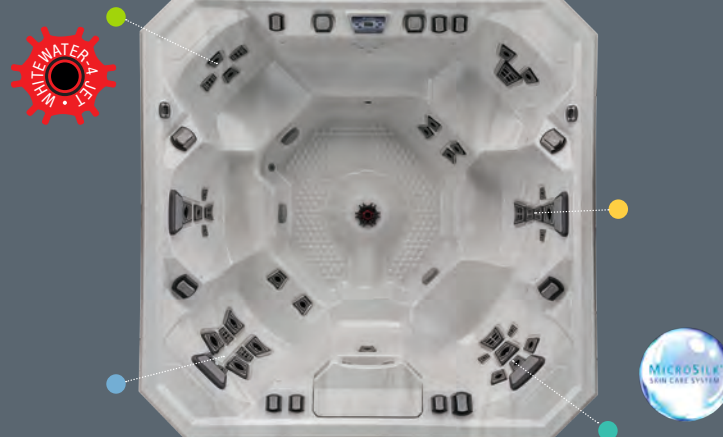

Other modular components are also available for your Vector21. Many of the benches provide valuable storage for all your hot tub supplies. Turn your hot tub into a haven!

### V84L: 5 PERSON HOT TUB

Specialized Seats: ● Deep-Tissue ● Relaxation ● Shiatsu ● Swedish

The V84L assures you and your friends are going to blast off in this dynamic hot tub. Five people can easily find the perfect seat, including a cooldown seat. The Commander's Lounge provides head-to-toe relief. 35 Jetpods, a thunderous Whitewater-4 jet, plus four V<sup>3</sup> Controls provide the command you require.

### V94: 7 PERSON HOT TUB

Specialized Seats: ● Deep-Tissue ● Relaxation ● Shiatsu ● Swedish

The V94 is a virtual giant, providing all the room you need, including two bonus steps. The Whitewater-4 jet delivers a volcanic eruption of exhilarating therapy. Add two dual-speed pumps, the V-O-L-T system and 40 Jetpods, and you have one dynamic hot tub engineered for a crowd!