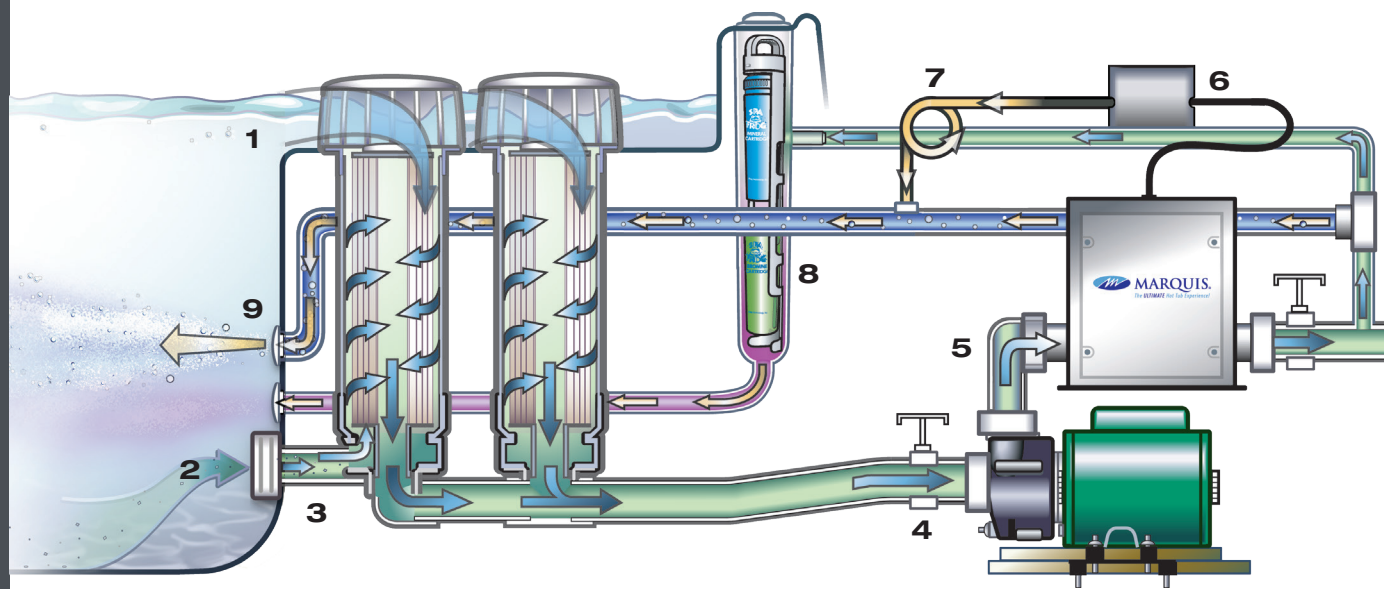

ConstantClean+ is precisely engineered for clean water

1. Vortex skimmers skim surface contaminants then direct them into filter cartridges
2. Water is also drawn from the footwell through a safety suction fitting
3. Water is forced upward through the filter to trap debris, mixing, recirculating and filtering all water, surface to floor
4. Filtered water is drawn into the primary jet pump
5. Water is routed through the high-flow heater assembly
6. Ozonator converts oxygen into activated ozone gas.

1. Mazzei® injector mixes ozone with water which is then introduced into the mixing chamber
7. Bacteria and other contaminants are oxidized before ozone reverts back to oxygen
8. Water passes through the in-line sanitation system and is treated with sanitizers before reentering the spa
9. Unused ozone and converted oxygen are reintroduced into the spa water