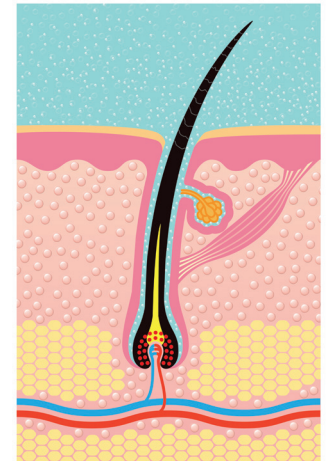

3

HEALING

Yes, oxygen really is good for your skin. Increased oxygen levels result in better circulation and cellular respiration, which creates glowing and radiant skin due to rapid skin cell regeneration.

Real, tangible effects, no surgery and no recovery time, makes MicroSilk hydrotherapy the anti-aging treatment of choice for the modern, sophisticated person. Instead of invasive medical procedures, your treatment happens as you soak away all the worries of the day.

A MicroSilk bubble is negatively charged. Negatively charged ions are credited with increased serotonin production in humans, which is associated with emotional stability, a sense of well-being and promotes restful sleep. They also help eliminate free radicals in the body which are known to cause cellular damage, help relax your mind and body, and enhance recovery from physical exhaustion. This helps to slow the degenerative process which leads to premature aging.

Only Marquis has engineered the MicroSilk pump for peak performance to provide the level of health and beauty oxygen treatment you deserve. MicroSilk is another “Big 3” reason Marquis stands above the competition.

Microscopic bubbles penetrate into pores and sebaceous glands to oxygenate your skin, reduce fine lines and wrinkles, and promote collagen restoration as you soak.

1. Other benefits include:
2. Improved skin oxygen tension
   - Increased skin metabolism
   - Enhanced skin cell growth
   - Deeper cleansing of the pores to remove impurities
   - Increased hydration
   - Therapeutic levels of anions
   - Neutralization of free radicals
   - May relieve symptoms of eczema and psoriasis